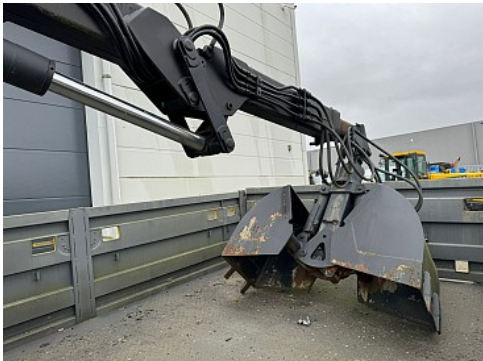

Mercedes-Benz 1017 A

4x4 RECONDITIONED ! NEW CONDITION

Price **On request**

Reference	JT1019
Brand	Mercedes-Benz
Model	1017 A
Construction year	
Mileage	17.700 km
Power	173 pk
Configuration	4x4
Wheelbase	360 cm

Specifications

General

Mileage:	17.700 km
Transmission:	Manual
Number of keys:	2

Overall dimensions

Length:	655 cm
Width:	250 cm
Height:	310 cm

Weight

GVW:	12.200 kg
Mass empty:	6.400 kg
Payload:	5.800 kg

Crane

Crane present:	Yes
----------------	-----

Engine

Power:	173 pk
Fuel:	Diesel

Condition

Used:	Yes
Condition (General):	Really good
Condition (Technical):	Really good
Condition (Optical):	Really good

Description

Cargo space: 385x235x060
Engine power: 172 pk

Accessories

ABS
Air conditioning
Hydraulics
PTO
Spare wheel
Lock
Parking Heater

JACARANDA TRADING

JACARANDA TRADING

JACARANDA TRADING

KIT SERVICE / SERVICE KIT
MERCEDES-BENZ 1017