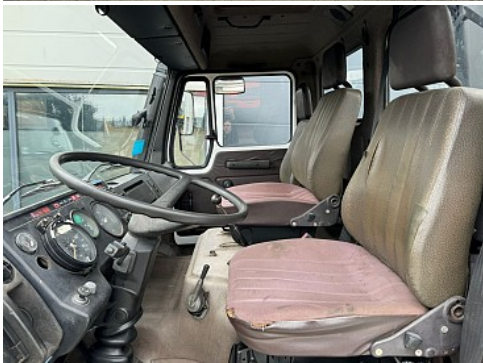

Mercedes-Benz 1017 A

4x4 RECONDITIONED ! NEW CONDITION

Price **On request**

Reference	JT1019
Brand	Mercedes-Benz
Model	1017 A
Construction year	
Mileage	17.700 km
Power	173 pk
Configuration	4x4
Wheelbase	360 cm

Specifications

General

Mileage:	17.700 km
Transmission:	Manual
Number of keys:	2

Overall dimensions

Length:	655 cm
Width:	250 cm
Height:	310 cm

Weight

GVW:	12.200 kg
Mass empty:	6.400 kg
Payload:	5.800 kg

Crane

Crane present:	Yes
----------------	-----

Engine

Power:	173 pk
Fuel:	Diesel

Condition

Used:	Yes
Condition (General):	Really good
Condition (Technical):	Really good
Condition (Optical):	Really good

Description

Cargo space: 385x235x060
Engine power: 172 pk

Accessories

ABS
Air conditioning
Hydraulics
PTO
Spare wheel
Lock
Parking Heater

JACARANDA TRADING

JACARANDA TRADING

JACARANDA TRADING

KIT SERVICE / SERVICE KIT
MERCEDES-BENZ 1017