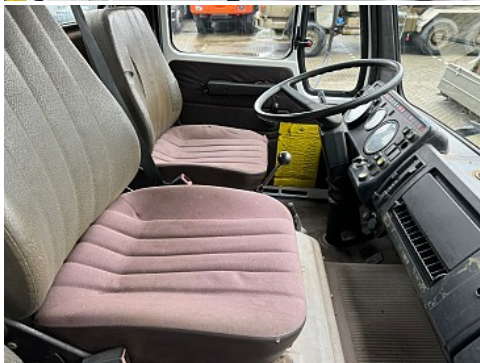

Mercedes-Benz 1017 A

4x4 RECONDITIONED ! NEW CONDITION

Price **On request**

Reference	JT1019
Brand	Mercedes-Benz
Model	1017 A
Construction year	
Mileage	17.700 km
Power	173 pk
Configuration	4x4
Wheelbase	360 cm

Specifications

General

Mileage:	17.700 km
Transmission:	Manual
Number of keys:	2

Overall dimensions

Length:	655 cm
Width:	250 cm
Height:	310 cm

Weight

GVW:	12.200 kg
Mass empty:	6.400 kg
Payload:	5.800 kg

Crane

Crane present:	Yes
----------------	-----

Engine

Power:	173 pk
Fuel:	Diesel

Condition

Used:	Yes
Condition (General):	Really good
Condition (Technical):	Really good
Condition (Optical):	Really good

Description

Cargo space: 385x235x060
Engine power: 172 pk

Accessories

ABS
Air conditioning
Hydraulics
PTO
Spare wheel
Lock
Parking Heater

JACARANDA TRADING

JACARANDA TRADING

JACARANDA TRADING

KIT SERVICE / SERVICE KIT
MERCEDES-BENZ 1017