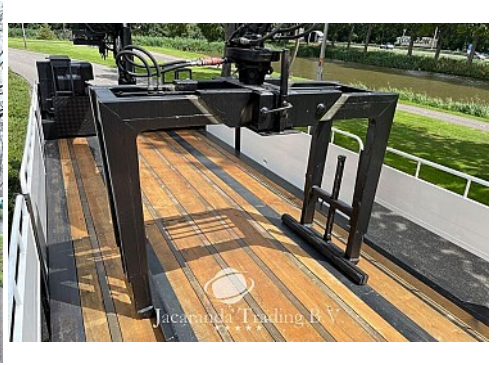

Jacaranda Trading B.V.
*****