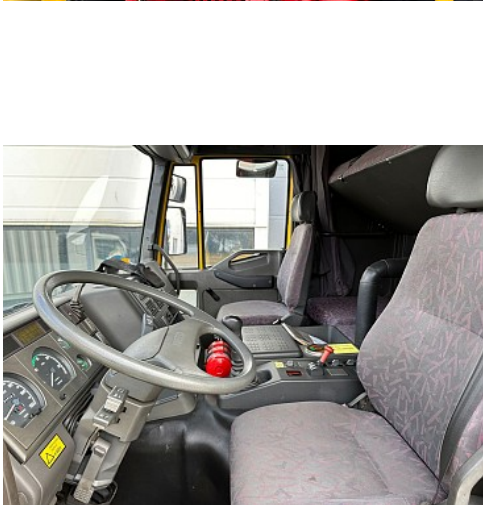

Crane

Crane present:	Yes
Faucet Brand:	HMF
Crane model:	3450/3620
Winch:	Yes

Engine

Amount of cilinders:	6
Power:	420 pk
Fuel:	Diesel

Condition

Used:	Yes
Condition (General):	Really good
Condition (Technical):	Really good
Condition (Optical):	Really good

Description

Crane: HMF 3452
Engine power: 420 pk

Accessories

Air conditioning Central lubrication Hydraulics PTO Spare wheel Parking Heater Catch maw ,

JACARANDA TRADING

JACARANDA TRADING